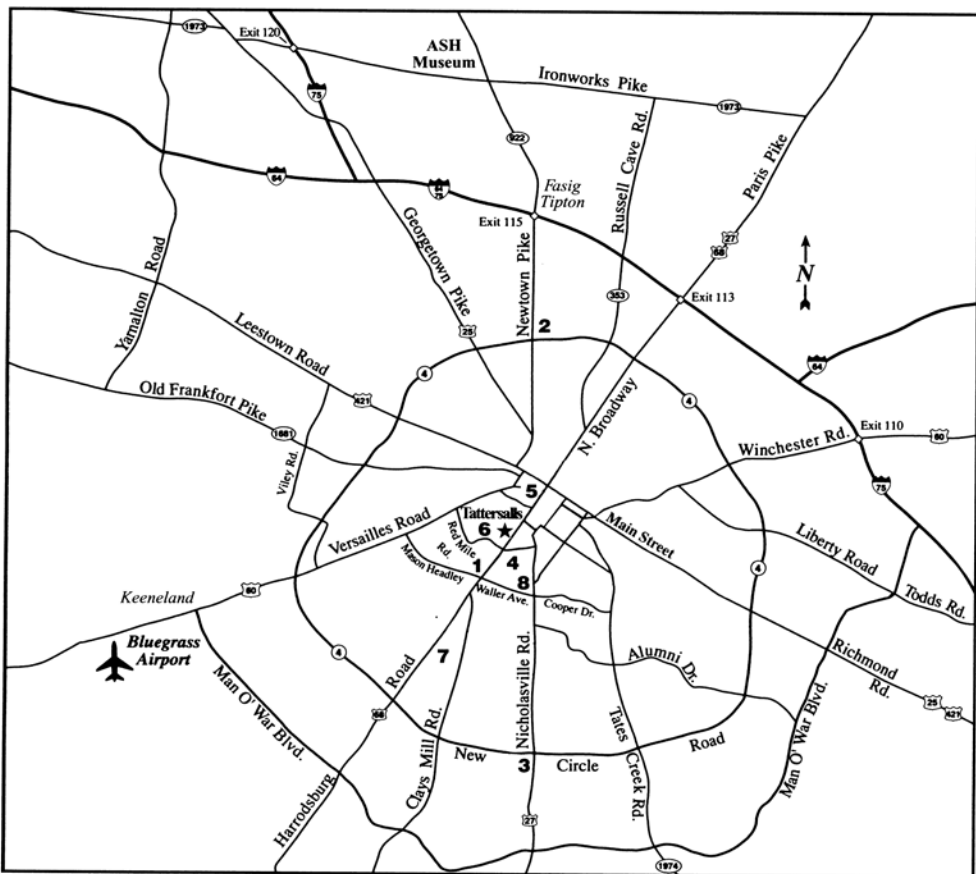

LEXINGTON

Courtesy of Best of Lexington

1. **CROWNE PLAZA LEXINGTON AT THE CAMPBELL HOUSE**
800-2CROWNE
859-255-4281
2. **COURTYARD LEXINGTON NORTH BY MARRIOTT**
800-321-2211
859-253-4646
3. **HILTON SUITES OF LEXINGTON GREEN**
800-HILTONS (445-8667)
859-271-4000
4. **HOLIDAY INN EXPRESS HOTEL & SUITES**
800-HOLIDAY (465-4329)
859-389-6800
5. **HYATT REGENCY LEXINGTON**
800-233-1234
859-253-1234
6. **SPRING HILL SUITES BY MARRIOTT**
800-MARRIOTT
859-225-1500
7. **SPRINGS INN**
800-354-9503
859-277-5751
8. **UNIVERSITY INN MOTEL**
866-881-9676
859-278-6625

DIRECTIONS to TATTERSALLS

**847 South Broadway
Lexington, KY 40504**

From I-75 & I-64, exit the interstate at exit #113. Turn right at end of exit ramp on US 68 (Broadway). Follow 68 south through downtown Lexington. Approximately one mile past Main Street, turn right into TATTERSALLS (between Speedway and Waffle House).